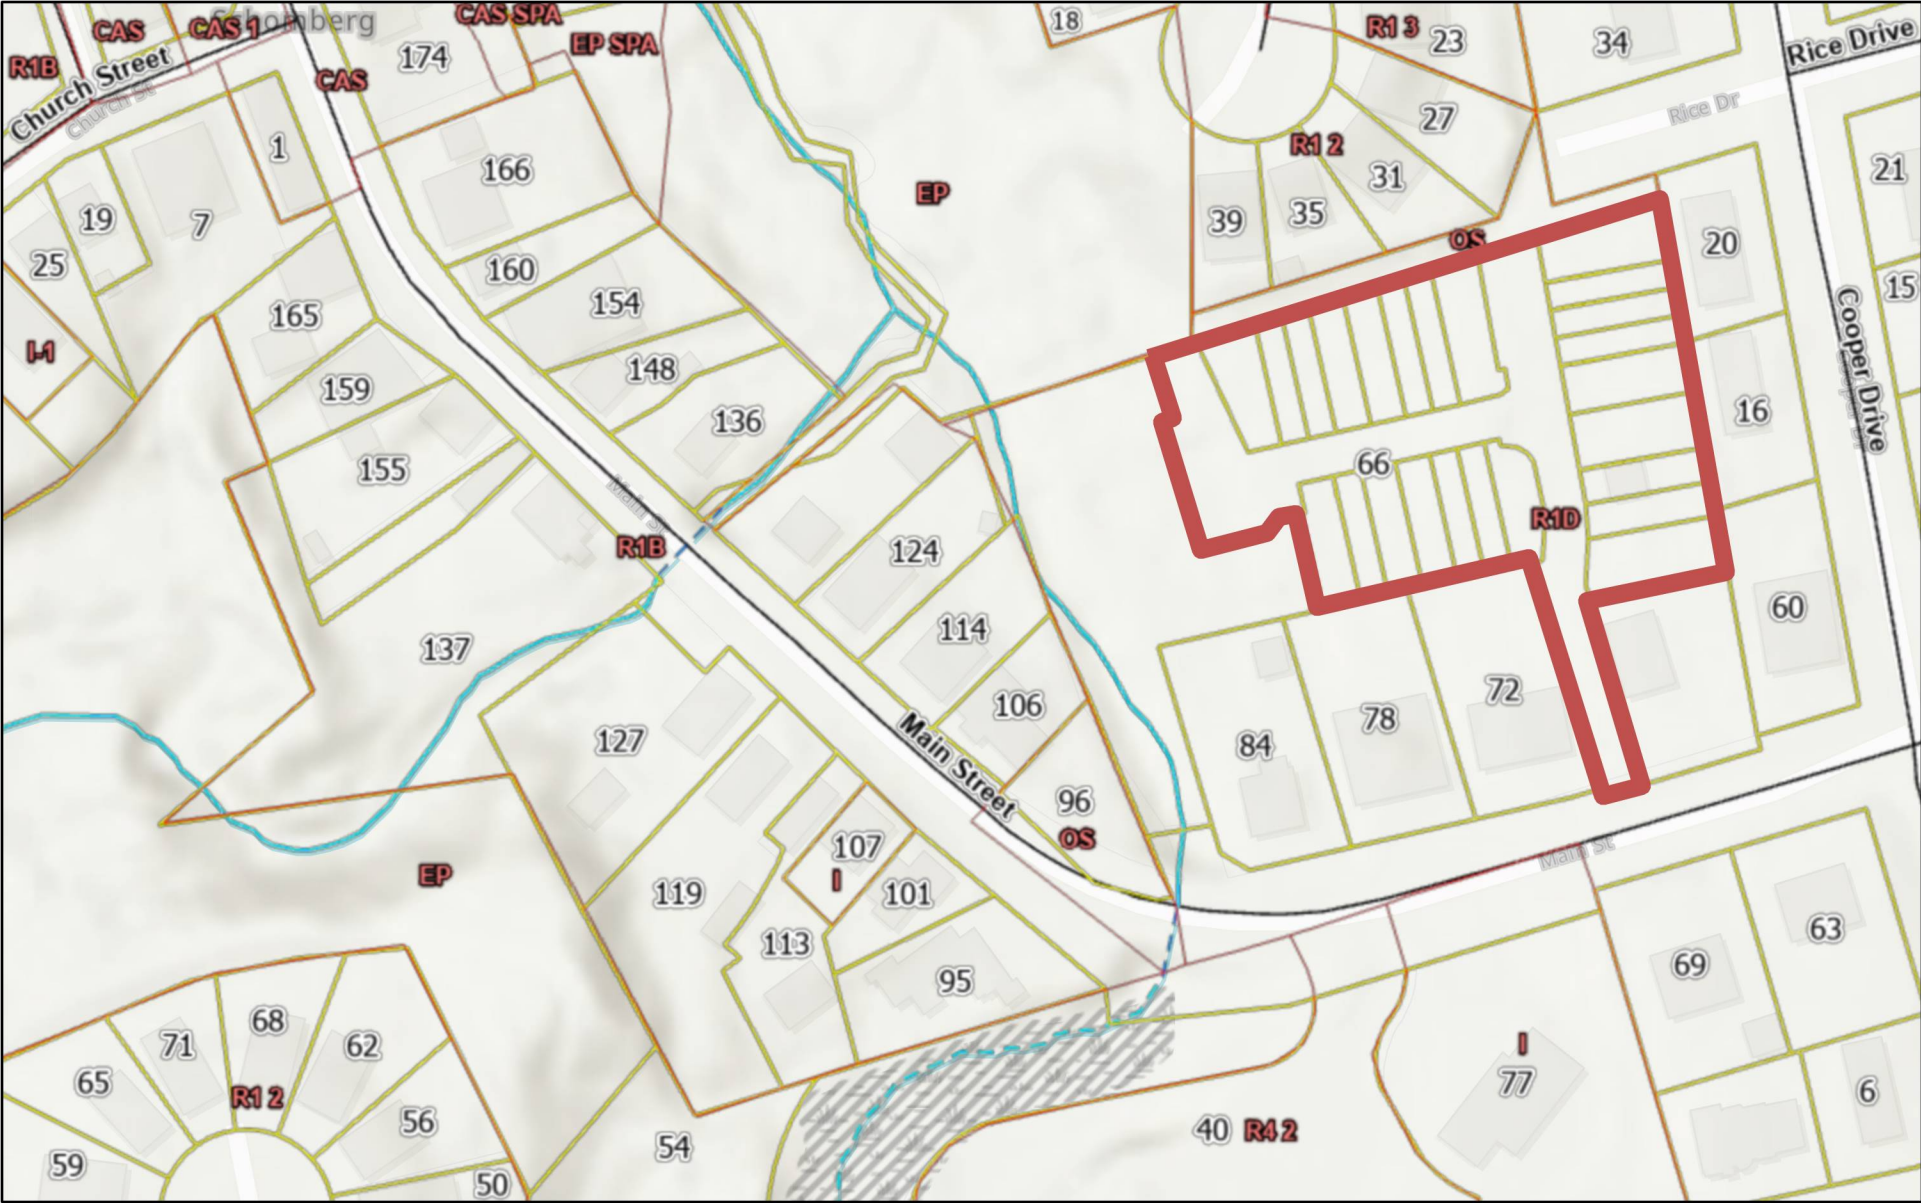

General Map

2025-02-25, 10:02:41 a.m.

- Override 1
- Wetlands
- River - Single Line
- Virtual Segment - River
- Urban Road
- River - Intermittent
- MPAC (Q2 2024)
- Zoning By-law
- Parcel Fabric

Esri Community Maps Contributors, Province of Ontario, York Region, Esri Canada, Esri, TomTom, Garmin, SafeGraph, GeoTechnologies, Inc, METI/