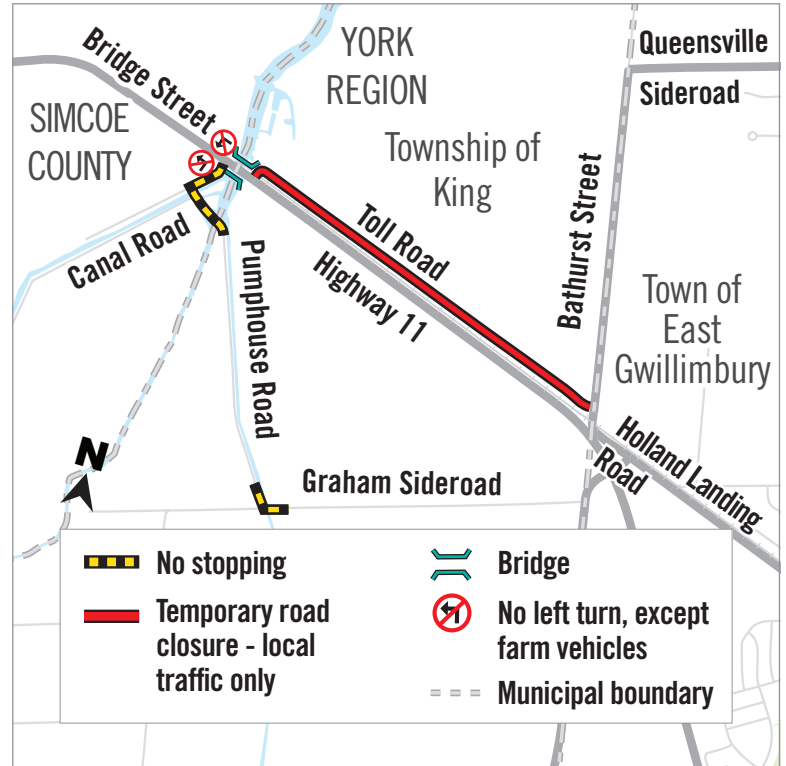

Notice of Temporary Road Closure

Transportation improvements prepare York Region to meet the needs of motorists, cyclists, pedestrians and transit users today and into the future.

CONTRACT 25-140

DESCRIPTION

- York Region has begun **urgent repairs** to the Holland River Bridge, at the boundary of the Township of King and Bradford West Gwillimbury. The bridge is jointly owned by York Region and Simcoe County
- This is a highly travelled corridor and York Region is working to complete this critical work to ensure the structural integrity of the bridge
- To assist with traffic control, flow and the safety of all road users throughout construction, a temporary road closure and additional traffic restrictions are required in the surrounding area

DURATION

Tuesday, October 14, 2025 to late December 2025

IMPACTS TO TRAVELLERS

Temporary road closure

- Toll Road from Bathurst Street to Canal Road will be closed from Tuesday, October 14 to late December 2025
 - » Local traffic is permitted to access their properties but all other traffic must use an alternative route
 - » This road closure will assist in maintaining the integrity of the road and increase safety for Toll Road residents

Additional traffic restrictions

- No left turns will be permitted from Highway 11 onto Canal Road
- No left turns will be permitted from Canal Road to Bridge Street, **except farm vehicles**
- No stopping is permitted:
 - » On Canal Road between Bridge Street and Pumphouse Road
 - » On Pumphouse Road near Graham Sideroad to the south and near Canal Road to the north
 - » On Graham Sideroad at and just east of Graham Sideroad